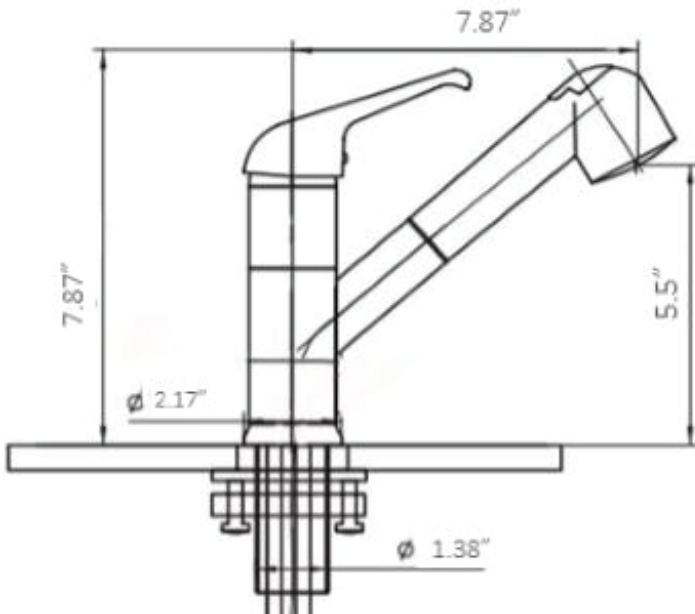

Warranty:

- Lifetime Limited Warranty

Available Color/Finish

- CR - Chrome
- BN - Brushed Nickel
- ORB - Oil Rubbed Bronze
- BKBN - Black Brushed Nickel
- BKNP - Black Nickel Polished

Applies To Models:

- DSF-08KPO00CR..... UPC: 813649022155
- DSF-08KPO00BN..... UPC: 813649022162
- DSF-08KPO00ORB..... UPC:
- DSF-08KPO00BKBN..... UPC:
- DSF-08KPO00BKNP..... UPC: